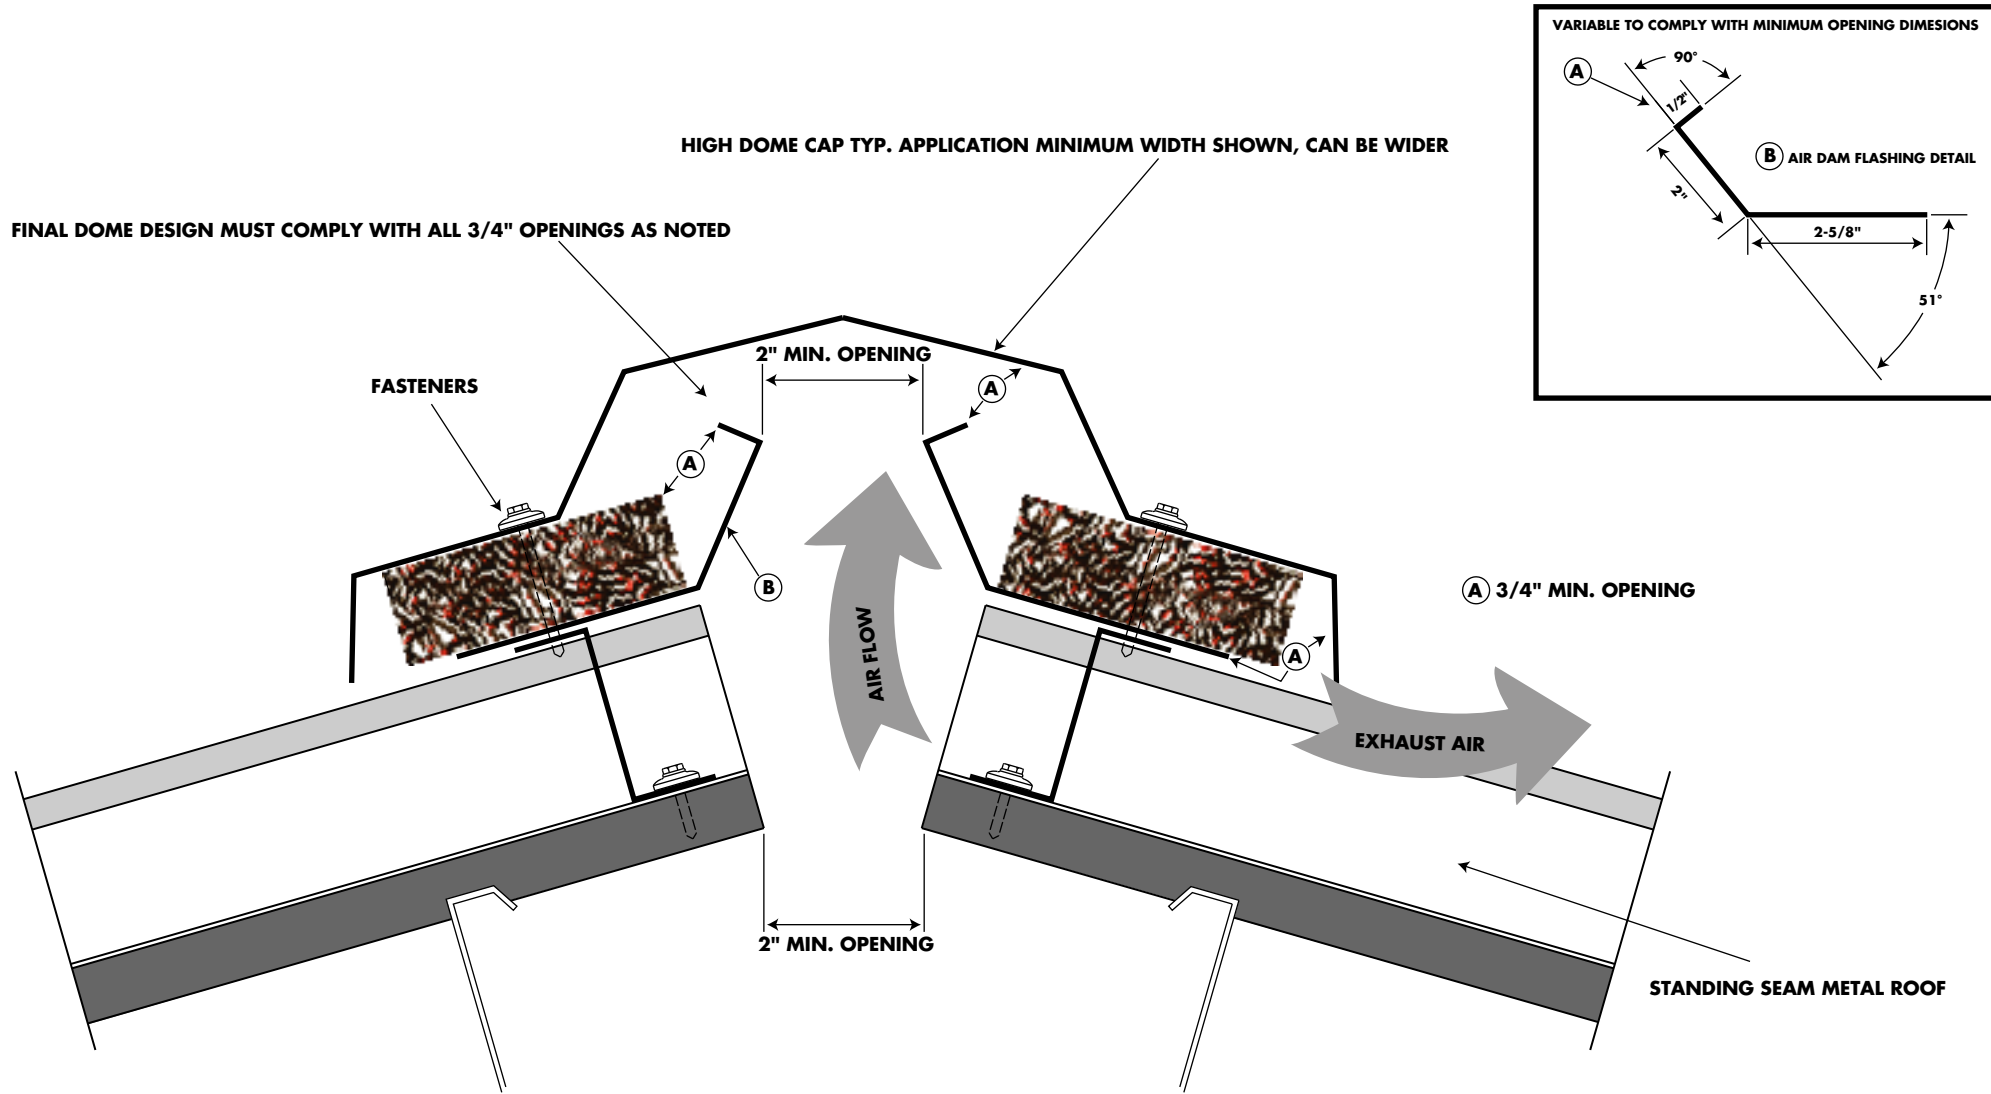

ROOF SAVER: STANDING SEAM METAL ROOFING & HIGH DOME CAP

BLOCKSOM & CO. 450 ST. JOHN ROAD, SUITE 710 • MICHIGAN CITY, IN 46360 800-745-1408		
DATE: 04-01-04	APPROVED BY: A. SWAN	DRAWN BY: SLHD
ROOF SAVER: STANDING SEAM METAL ROOFING & HIGH WIND DOME CAP		