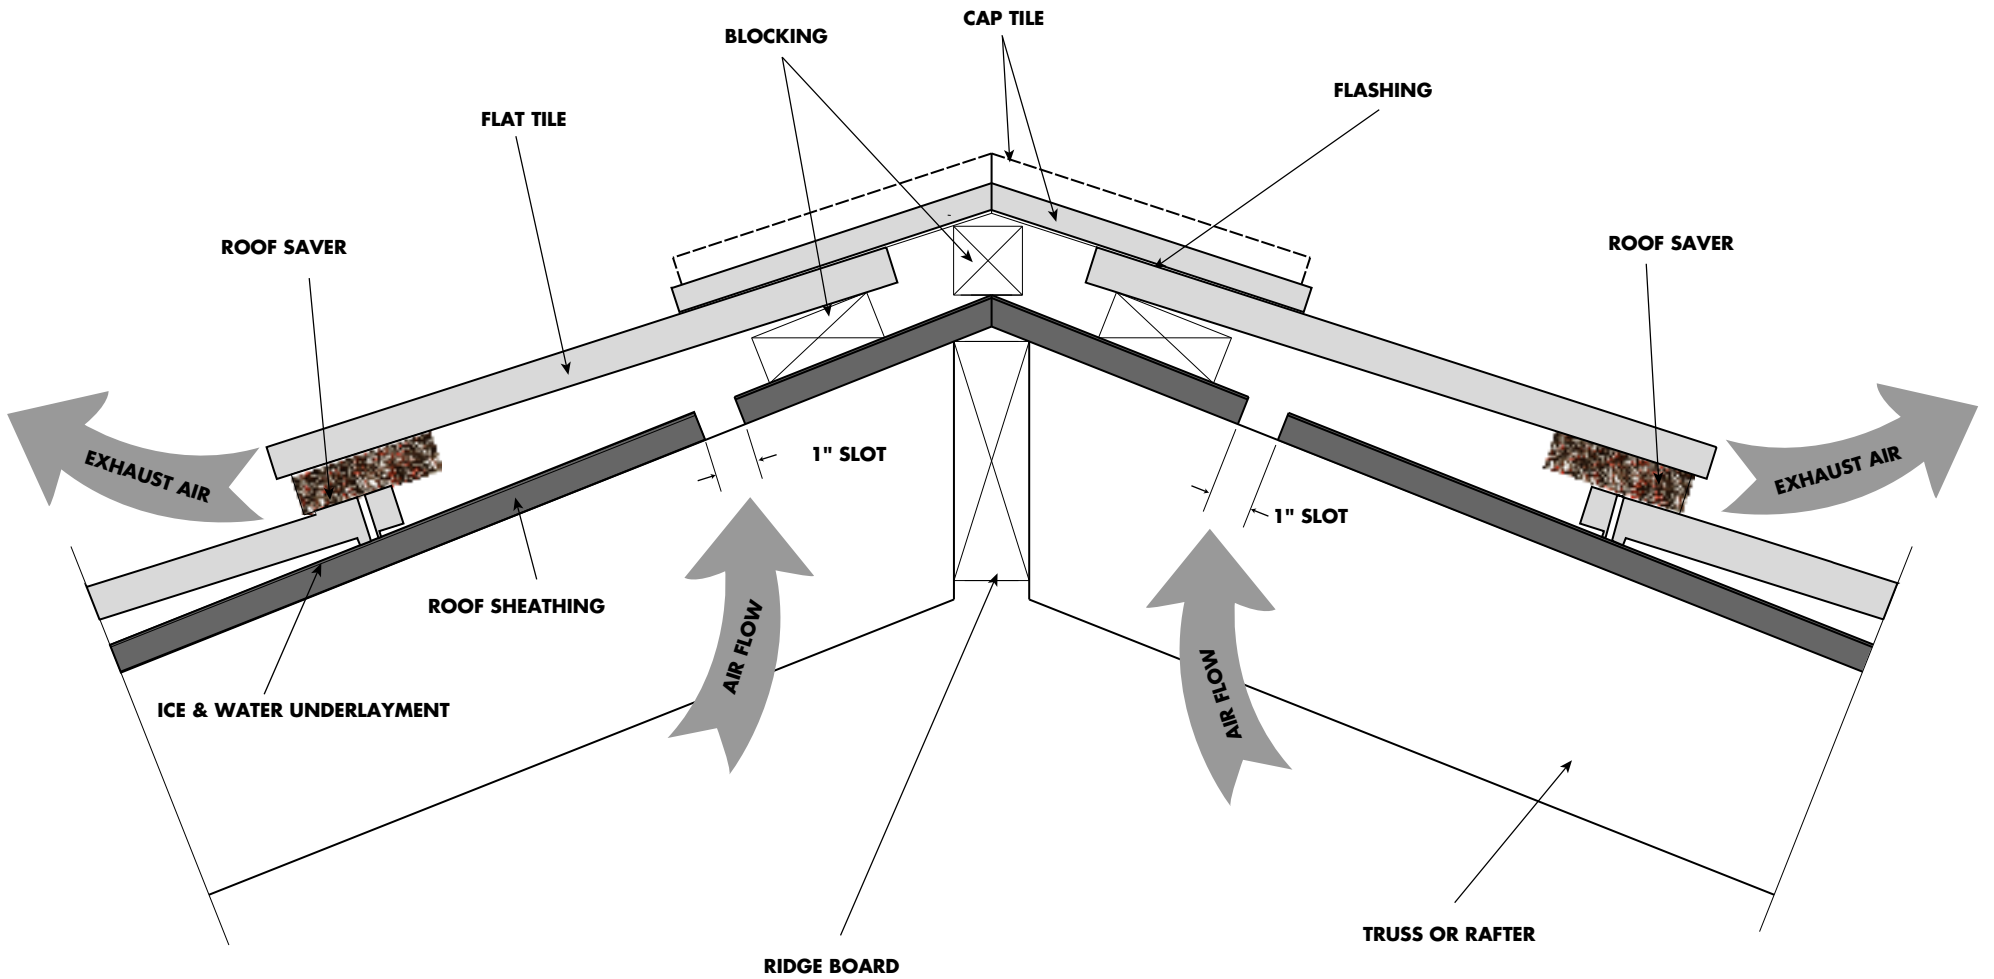

ROOF SAVER TYPICAL APPLICATION: FLAT TILE ROOF WITH RIDGE BOARD

BLOCKSOM & CO. 450 ST. JOHN ROAD, SUITE 710 • MICHIGAN CITY, IN 46360 800-745-1408		
DATE: 04-01-04	APPROVED BY: A. SWAN	DRAWN BY: SLHD
Roof Saver Typical Application: Flat Tile Roof with Ridge Board		