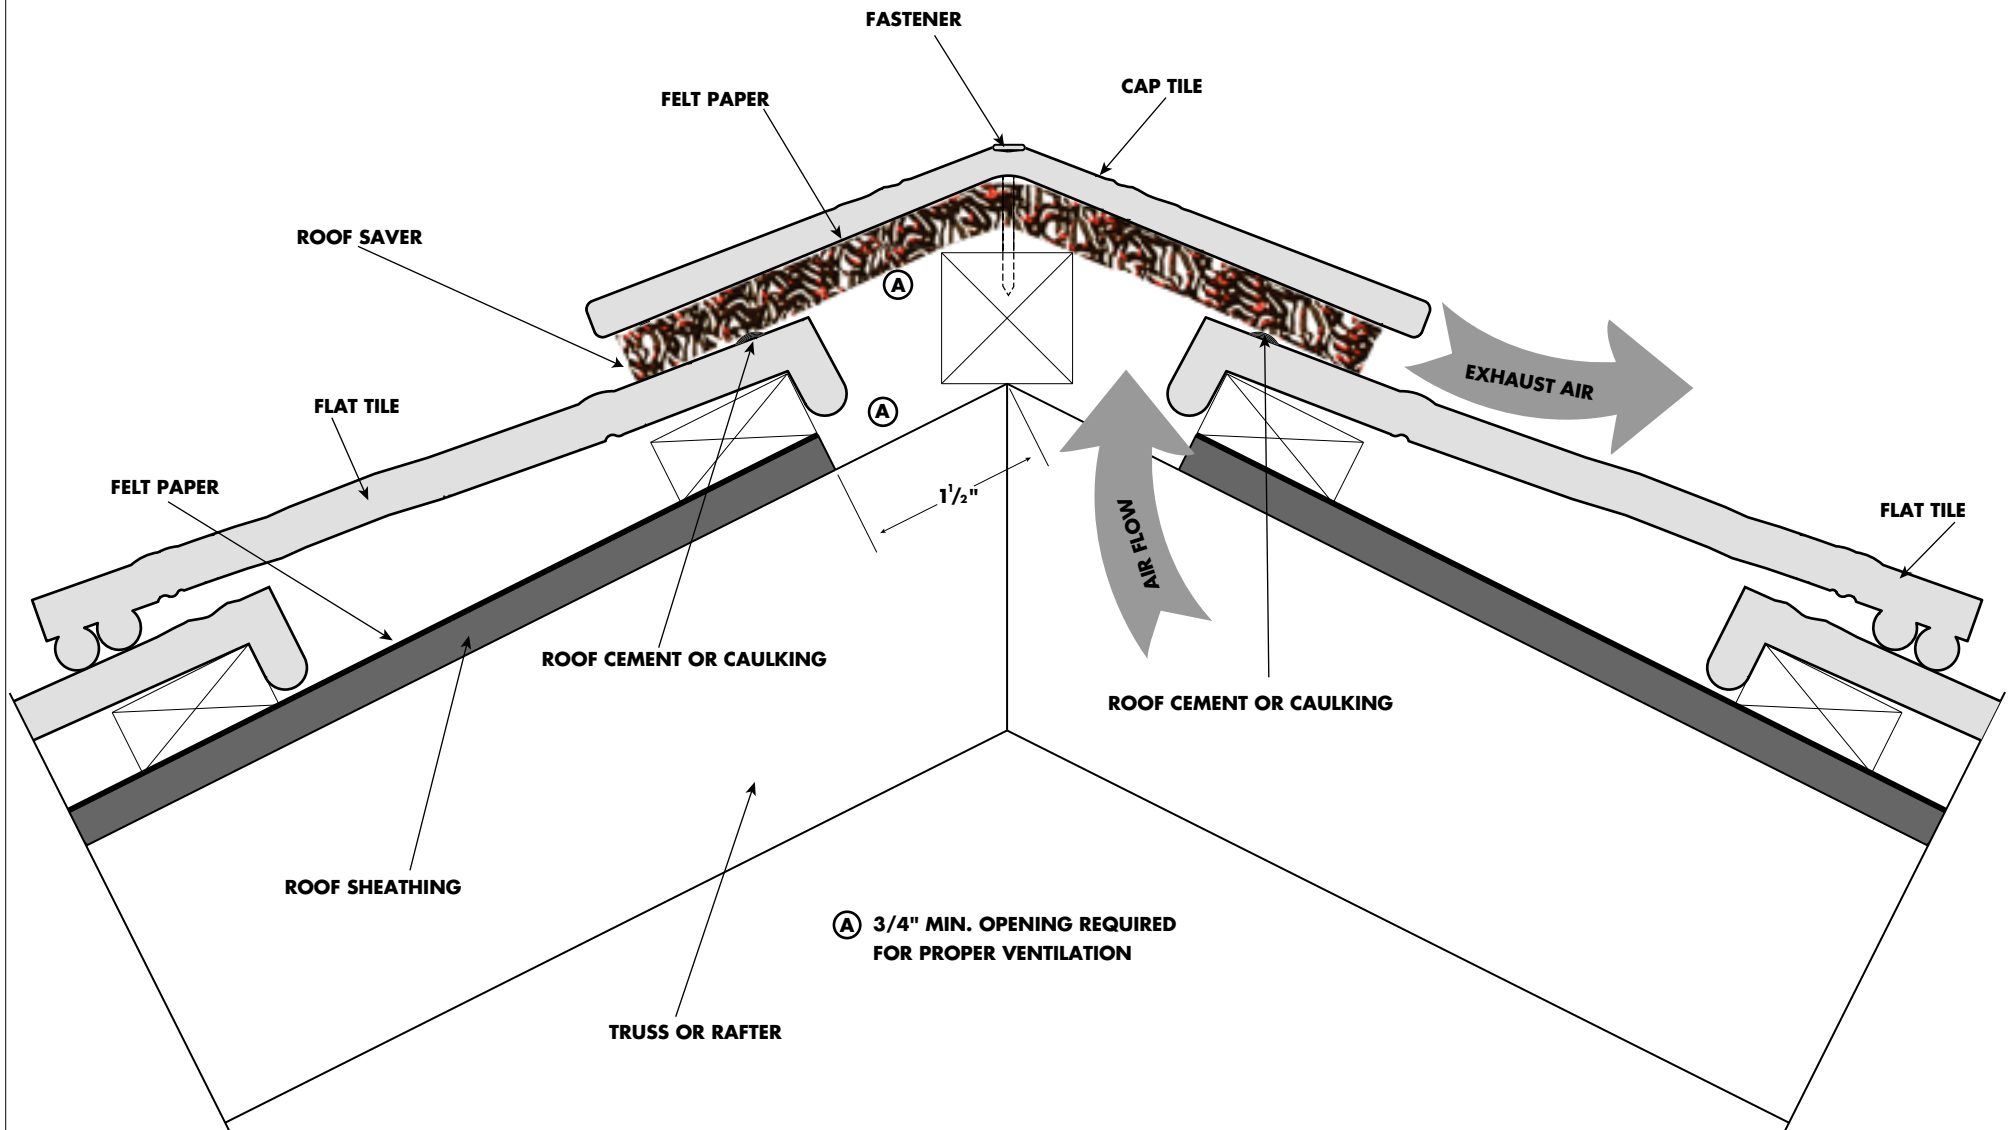

ROOF SAVER W/FLAT TILE-ROOF TYPICAL APPLICATION: RS-FLTILE

BLOCKSOM & CO. 450 ST. JOHN ROAD, SUITE 710 • MICHIGAN CITY, IN 46360 800-745-1408		
DATE: 04-01-04	APPROVED BY: A. SWAN	DRAWN BY: SLHD
ROOF SAVER W/FLAT TILE-ROOF TYPICAL APPLICATION: RS-FLTILE		