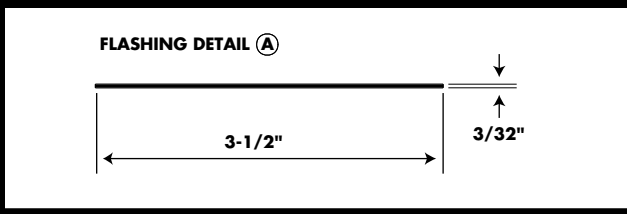

# ROOF SAVER: STANDING SEAM METAL ROOF W/ LOW PROFILE RIDGE CAP

<b>BLOCKSOM &amp; CO.</b> 450 ST. JOHN ROAD, SUITE 710 • MICHIGAN CITY, IN 46360 800-745-1408		
DATE: 08-01-04	APPROVED BY: A. SWAN	DRAWN BY: SLHD
ROOF SAVER: STANDING SEAM METAL ROOF W/ LOW PROFILE RIDGE CAP		