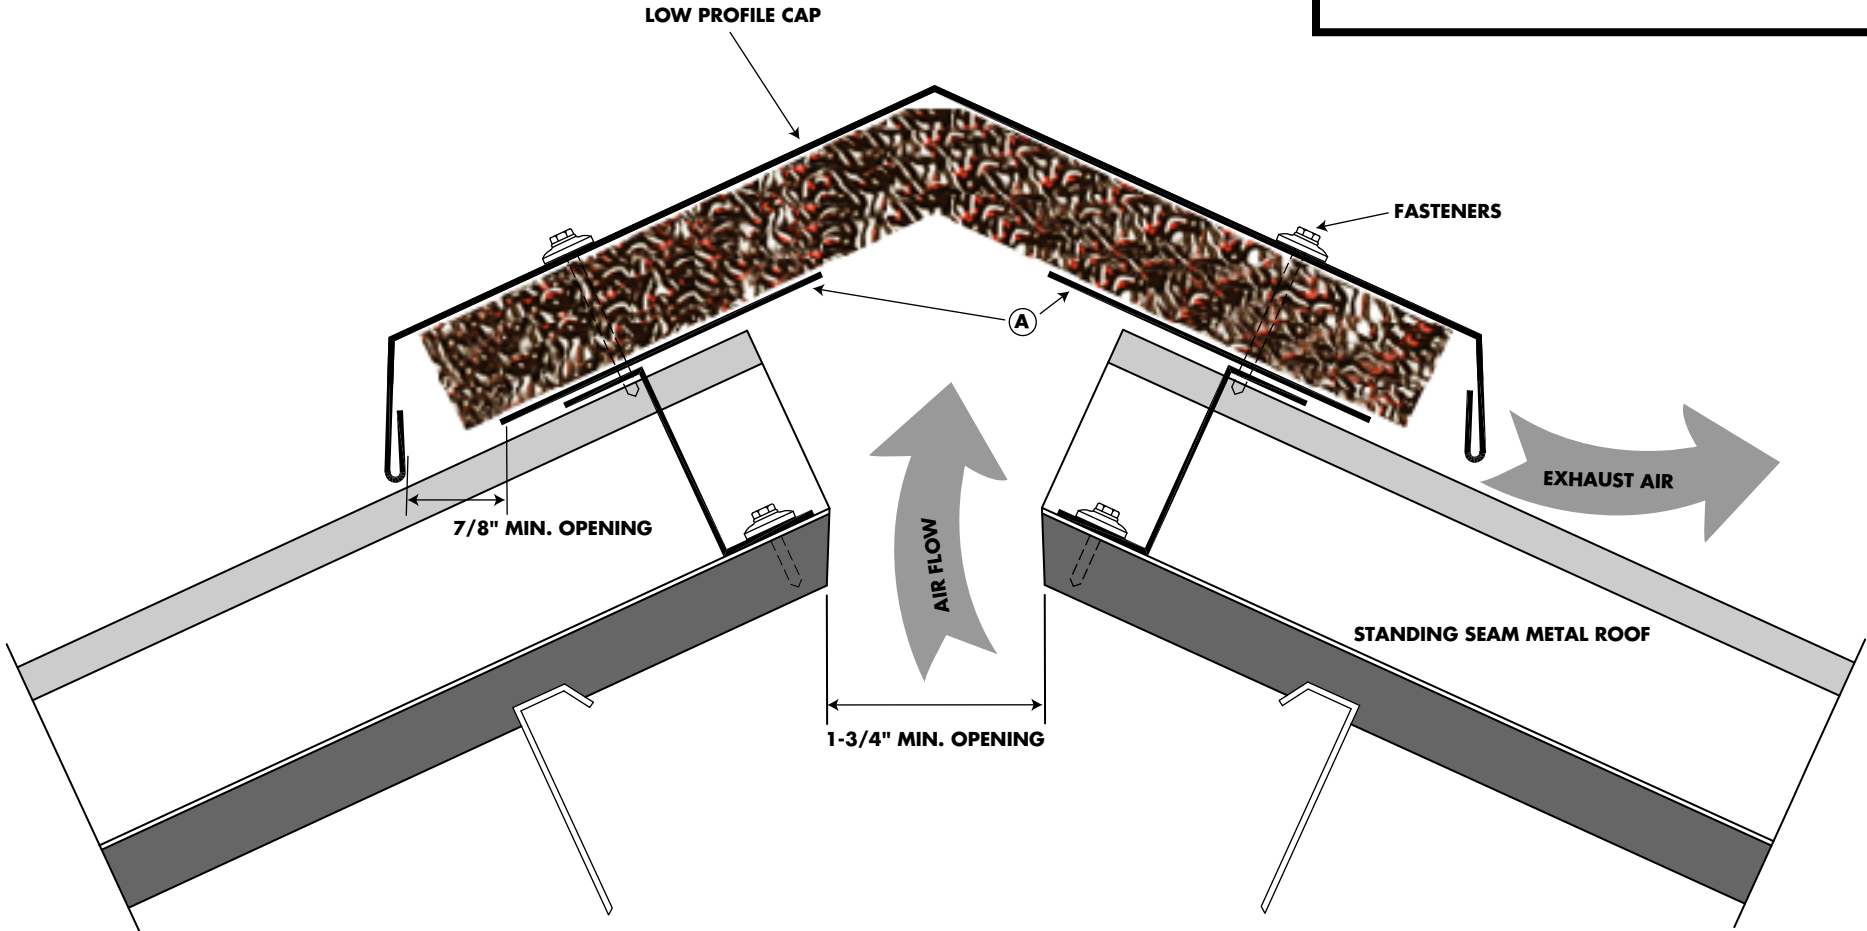

# ROOF SAVER: STANDING SEAM METAL ROOF W/ LOW PROFILE RIDGE CAP

<b>BLOCKSOM &amp; CO.</b> 450 ST. JOHN ROAD, SUITE 710 • MICHIGAN CITY, IN 46360 800-745-1408		
DATE: 08-01-04	APPROVED BY: A. SWAN	DRAWN BY: SLHD
ROOF SAVER: STANDING SEAM METAL ROOF W/ LOW PROFILE RIDGE CAP		